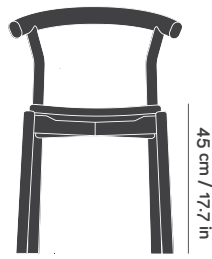

## DIMENSIONS

#### Packaging

W68 x D67 x H107 cm

W26.8 x D26.4 x H42.1 in

Gross Weight 25.9 kg / 57 lbs

Units per pack 4 pc

54 cm / 21.3 in

52 cm / 20.5 in

#### Packaging

W77 x D70 x H107 cm

W30.3 x D27.6 x H42.1 in

Gross Weight 20.3 kg / 44.8 lbs

Units per pack 3 pc

62 cm / 24.4 in

55 cm / 21.7 in