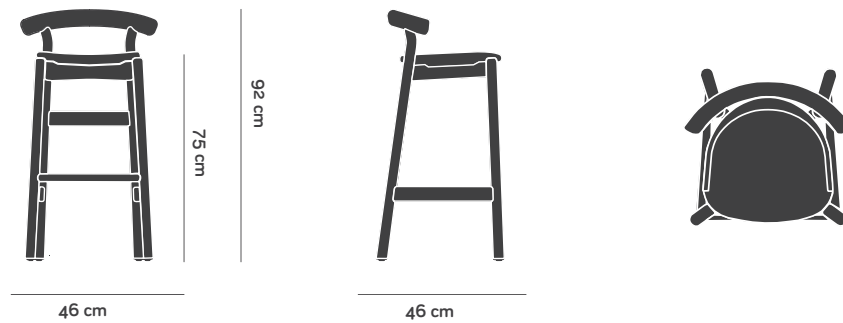

Packaging

W61 x D61 x H106 cm

W24 x D24 x H42 in

Gross Weight 6.6 kg / 14.5 lbs

Units per pack 1 pc