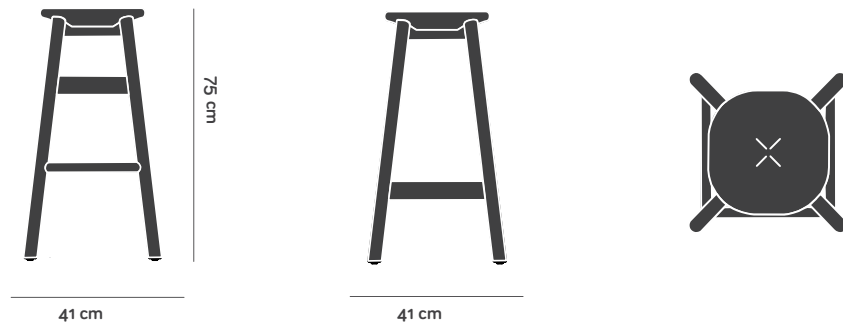

REF. 22 Dina

REF. 36 Dina Bar stool

REF. 37 Dina Bar chair

DIMENSIONS

DINA Bar Stool

REF. 36A

Packaging

W55 x D56 x H90 cm

W21.7 x D20 x H35.4 in

Gross Weight 5.2 kg / 11.5 lbs

Units per pack 1 pc

DINA Bar Stool with Backrest

REF. 37A

Packaging

W61 x D61 x H106 cm

W24 x D24 x H42 in