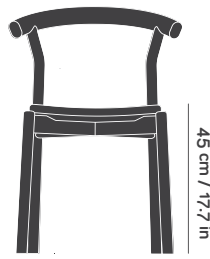

DINA

REF. 22

Packaging

W68 x D67 x H107 cm

W26.8 x D26.4 x H42.1 in

Gross Weight 25.9 kg / 47 lbs

Units per pack 4 pc

54 cm / 21.3 in

52 cm / 20.5 in

DORA

REF. 21

Packaging

W77 x D70 x H107 cm

W30.3 x D27.6 x H42.1 in

Gross Weight 20.3 kg / 44.8 lbs

Units per pack 3 pc