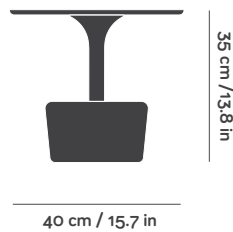

DIMENSIONS

FLORA wide low

REF. 40

Packaging

W67 x D67 x H33 cm

W26.4 x D26.4 x H13 in

Gross Weight 8 kg

Units per pack 1pc

FLORA wide tall

REF. 41

Packaging

W67 x D67 x H44 cm

W26.4 x D26.4 x H17.3 in

Gross Weight 8.5 kg

Units per pack 1pc

FLORA small low

REF. 42

Packaging

W41 x D41 x H38 cm

W16.1 x D16.1 in x H15 in

Gross Weight 6.5 kg

Units per pack 1pc

FLORA small tall

REF. 43

Packaging

W41 x D41 x H51 cm

W16.1 x D16.1 x H20.1 in

Gross Weight 7 kg

Units per pack 1pc

MATERIALS

AGGLOMERATED CORK

High performance in thermal and acoustic insulation. Resistant to abrasion and impact. Fire retardant. It is finished with colourless aqueous coating with properties of water repellency, stains and high resistance to UV.