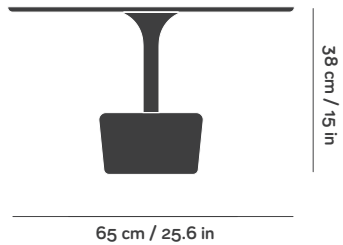

REF. 41 wide tall

REF. 42 small low

REF. 43 small tall

DIMENSIONS

FLORA wide low

REF. 40

Packaging

W67 x D67 x H33 cm

W26.4 x D26.4 x H13 in

Gross Weight 7.6 kg / 16.8 lbs

Units per pack 1 pc

FLORA wide tall

REF. 41

Packaging

W67 x D67 x H41 cm

W26.4 x D26.4 x H16.1 in

Gross Weight 8.1 kg / 17.9 lbs

Units per pack 1 pc

FLORA small low

REF. 42

Packaging

W41 x D41 x H38 cm

W16.1 x D16.1 in x H15 in

Gross Weight 6.1 kg / 13.4 lbs

Units per pack 1 pc

FLORA small tall

REF. 43

Packaging

W41 x D41 x H51 cm

W16.1 x D16.1 x H20.1 in

Gross Weight 6.3 kg / 13.9 lbs

Units per pack 1 pc