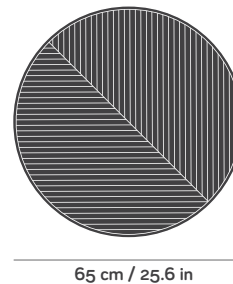

DIMENSIONS

FLORA wide low

REF. 40

Packaging

W67 x D67 x H33 cm

W26.4 x D26.4 x H13 in

Gross Weight 8 kg

Units per pack 1pc

FLORA wide tall

REF. 41

Packaging

W67 x D67 x H44 cm

W26.4 x D26.4 x H17.3 in

Gross Weight 8.5 kg

Units per pack 1pc

FLORA small low

REF. 42

Packaging

W41 x D41 x H38 cm

W16.1 x D16.1 in x H15 in

Gross Weight 6.5 kg

Units per pack 1pc

FLORA small tall

REF. 43