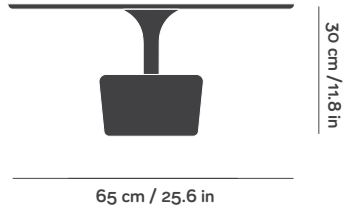

DIMENSIONS

FLORA wide low

REF. 40

Packaging

W67 x D67 x H33 cm

W26.4 x D26.4 x H13 in

Gross Weight 8 kg

Units per pack 1pc

FLORA wide tall

REF. 41

Packaging

W67 x D67 x H44 cm

W26.4 x D26.4 x H17.3 in

Gross Weight 8.5 kg

Units per pack 1pc

FLORA small low

REF. 42

Packaging

W41 x D41 x H38 cm

W16.1 x D16.1 in x H15 in

Gross Weight 6.5 kg

Units per pack 1pc

FLORA small tall

REF. 43