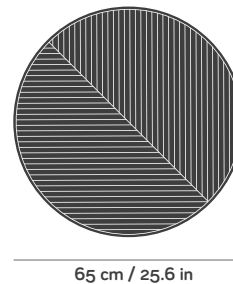

REF. 41 wide tall

REF. 42 small low

REF. 43 small tall

DIMENSIONS

FLORA wide low

REF. 40

Packaging

W67 x D67 x H33 cm

W26.4 x D26.4 x H13 in

Gross Weight 7.6 kg / 16.8 lbs

Units per pack 1 pc

FLORA wide tall

REF. 41

Packaging

W67 x D67 x H41 cm

W26.4 x D26.4 x H16.1 in

Gross Weight 8.1 kg / 17.9 lbs

Units per pack 1 pc

FLORA small low

REF. 42

Packaging

W41 x D41 x H38 cm

W16.1 x D16.1 in x H15 in

Gross Weight 6.1 kg / 13.4 lbs