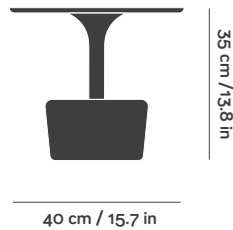

REF. 41 wide tall

REF. 42 small low

REF. 43 small tall

DIMENSIONS

FLORA wide low

REF. 40

Packaging

W67 x D67 x H33 cm

W26.4 x D26.4 x H13 in

Gross Weight 7.6 kg / 16.8 lbs

Units per pack 1 pc

FLORA wide tall

REF. 41

Packaging

W67 x D67 x H41 cm

W26.4 x D26.4 x H16.1 in

Gross Weight 8.1 kg / 17.9 lbs

Units per pack 1 pc

FLORA small low

REF. 42

Packaging

W41 x D41 x H38 cm

W16.1 x D16.1 in x H15 in

Gross Weight 6.1 kg / 13.4 lbs

Units per pack 1 pc

FLORA small tall

REF. 43

Packaging

W41 x D41 x H51 cm

W16.1 x D16.1 x H20.1 in

Gross Weight 6.3 kg / 13.9 lbs

Units per pack 1 pc