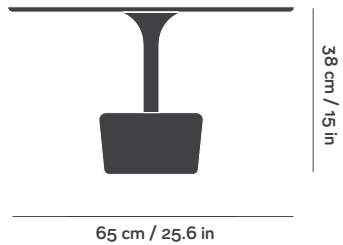

DIMENSIONS

FLORA wide low

REF. 40

Packaging

W67 x D67 x H33 cm

W26.4 x D26.4 x H13 in

Gross Weight 8 kg

Units per pack 1pc

FLORA wide tall

REF. 41

Packaging

W67 x D67 x H44 cm

W26.4 x D26.4 x H17.3 in

Gross Weight 8.5 kg

Units per pack 1pc

FLORA small low

REF. 42

Packaging

W41 x D41 x H38 cm

W16.1 x D16.1 in x H15 in

Gross Weight 6.5 kg

Units per pack 1pc

FLORA small tall

REF. 43