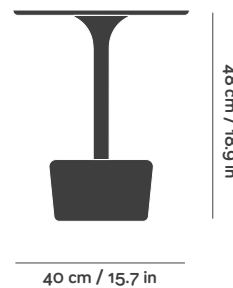

REF. 41 wide tall

REF. 42 small low

REF. 43 small tall

DIMENSIONS

FLORA wide low

REF. 40

Packaging

W67 x D67 x H33 cm

W26.4 x D26.4 x H13 in

Gross Weight 7.6 kg / 16.8 lbs

Units per pack 1 pc

FLORA wide tall

REF. 41

Packaging

W67 x D67 x H41 cm

W26.4 x D26.4 x H16.1 in

Gross Weight 8.1 kg / 17.9 lbs

Units per pack 1 pc

FLORA small low

REF. 42

Packaging

W41 x D41 x H38 cm

W16.1 x D16.1 in x H15 in

Gross Weight 6.1 kg / 13.4 lbs

Units per pack 1 pc

FLORA small tall

REF. 43

Packaging

W41 x D41 x H51 cm

W16.1 x D16.1 x H20.1 in

Gross Weight 6.3 kg / 13.9 lbs

Units per pack 1 pc