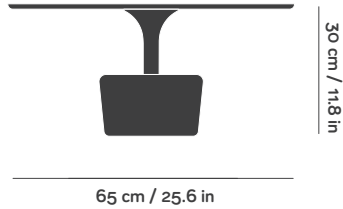

REF. 41 wide tall

REF. 42 small low

REF. 43 small tall

DIMENSIONS

FLORA wide low

REF. 40

Packaging

W67 x D67 x H33 cm

W26.4 x D26.4 x H13 in

Gross Weight 7.6 kg / 16.8 lbs

Units per pack 1 pc

FLORA wide tall

REF. 41

Packaging

W67 x D67 x H41 cm

W26.4 x D26.4 x H16.1 in

Gross Weight 8.1 kg / 17.9 lbs

Units per pack 1 pc

FLORA small low

REF. 42

Packaging

W41 x D41 x H38 cm

W16.1 x D16.1 in x H15 in

Gross Weight 6.1 kg / 13.4 lbs