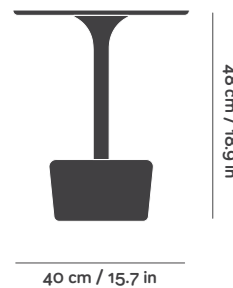

DIMENSIONS

FLORA wide low

REF. 40

Packaging

W67 x D67 x H33 cm

W26.4 x D26.4 x H13 in

Gross Weight 8 kg

Units per pack 1pc

FLORA wide tall

REF. 41

Packaging

W67 x D67 x H44 cm

W26.4 x D26.4 x H17.3 in

Gross Weight 8.5 kg

Units per pack 1pc

FLORA small low

REF. 42

Packaging

W41 x D41 x H38 cm

W16.1 x D16.1 in x H15 in

Gross Weight 6.5 kg

Units per pack 1pc

FLORA small tall

REF. 43

Packaging

W41 x D41 x H51 cm

W16.1 x D16.1 x H20.1 in

Gross Weight 7 kg

Units per pack 1pc

MATERIALS

AGGLOMERATED CORK

High performance in thermal and acoustic insulation. Resistant to abrasion and impact. Fire retardant. It is finished with colourless aqueous coating with properties of water repellency, stains and high resistance to UV.