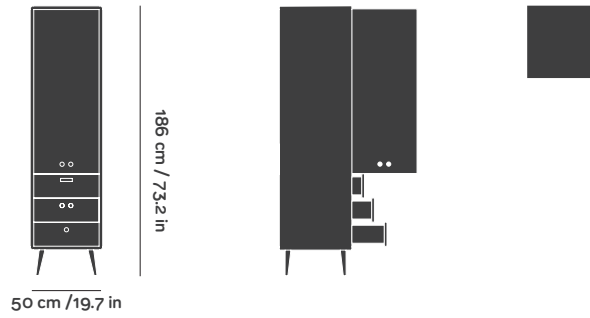

DIMENSIONS

NANDOS one door + 3 drawers

REF. 5

Packaging

W56 x D56 x H192 cm

W22 x D22 x H75.6 in

Gross Weight 56 kg / 123.4 lbs

Units per pack 1 pc

NANDOS two doors

REF. 16

Packaging

W56 x D56 x H192 cm

W22 x D22 x H75.6 in

Gross Weight 49 kg / 108 lbs

Units per pack 1 pc

MATERIALS