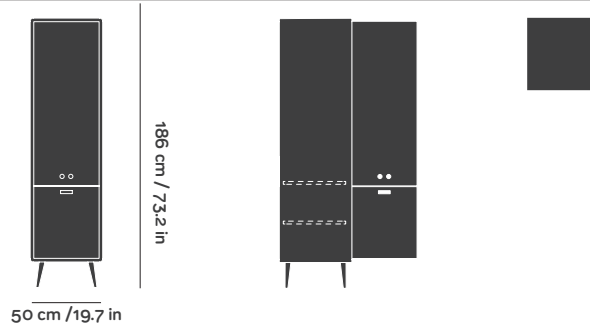

DIMENSIONS

NANDOS one door + 3 drawers

REF. 5

Packaging

W56 x D56 x H192 cm

W22 x D22 x H75.6 in

Gross Weight 56 kg / 123.4 lbs

Units per pack 1 pc

NANDOS two doors

REF. 16

Packaging

W56 x D56 x H192 cm

W22 x D22 x H75.6 in

Gross Weight 49 kg / 108 lbs

Units per pack 1 pc

MATERIALS